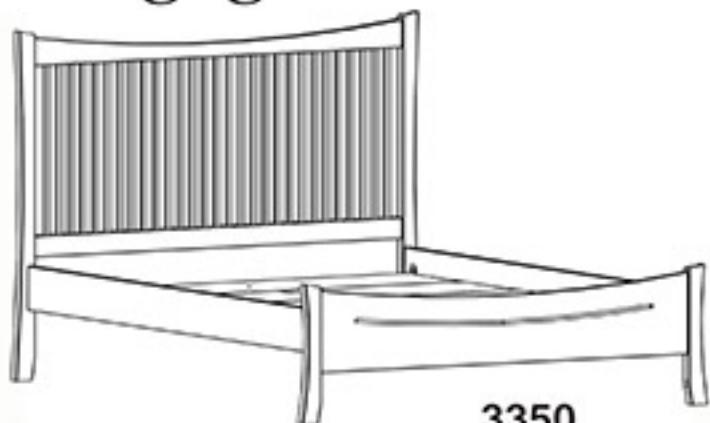

Highgate

- 3340 - LF / 3341 - HF - Full
61"W x 79.5"D x 50"H
- 3350 - LF / 3351 - HF - Queen
67"W x 83.5"D x 50"H
- 3360 - LF / 3361 - HF - King
82.5"W x 83.5"D x 50"H

Available Options:
CAL King
High or Low Footboard
Storage Drawers
 (LF only)

3350
 Spindle Bed
 with Low Footboard
 Footboard Height: 20"

3351
 Spindle Bed
 with High Footboard
 Footboard Height: 32"

3301
 One Drawer Nightstand
 24"W x 20.5"D x 27"H

3302
 Two Drawer Nightstand
 24"W x 20.5"D x 27"H