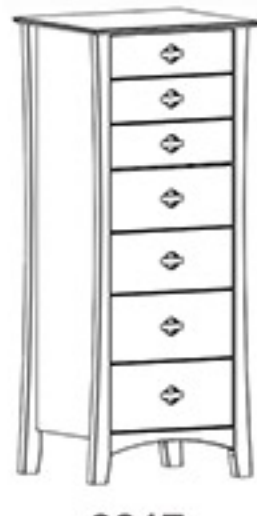

3350
 Spindle Bed
 with Low Footboard
 Footboard Height: 20"

3351
 Spindle Bed
 with High Footboard
 Footboard Height: 32"

3301
 One Drawer Nightstand
 24"W x 20.5"D x 27"H

3302
 Two Drawer Nightstand
 24"W x 20.5"D x 27"H

3303
 Three Drawer Nightstand
 24"W x 20.5"D x 27"H

3390
 Mirror
 45"W x 1"D x 29"H

3311
 Horizontal Wardrobe
 51"W x 20"D x 51"H

3326
 Six Drawer Dresser
 65"W x 20.5"D x 33.5"H

3328
 Eight Drawer Dresser
 65"W x 20.5"D x 40"H

3313
 Three Drawer Chest
 35.5"W x 20.5"D x 33.5"H

3314
 Four Drawer Chest
 35.5"W x 20.5"D x 40"H

3315
 Five Drawer Chest
 35.5"W x 20.5"D x 50.5"H

3316
 Six Drawer Chest
 35.5"W x 20.5"D x 57.5"H

3317
 Seven Drawer
 Lingerie Chest
 24"W x 20.5"D x 57.5"H

THOR'S ELEGANCE
Highgate
 COLLECTION

Dimensions are nominal. Adjustable feet come standard on all case pieces.

Thor's Elegance • Brandon, VT
 thorselegance.com • 802.247.3014

3350-01 - Queen Size Walnut Spindle Bed in Cherry with Natural Finish