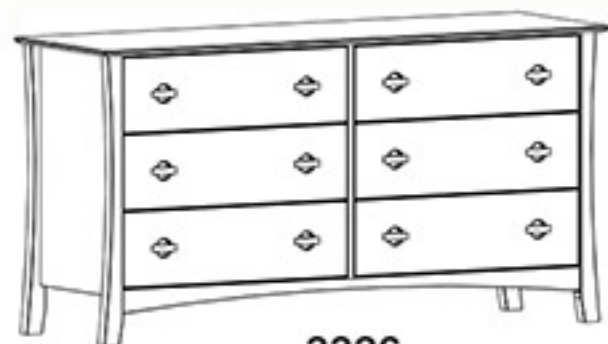

Highgate

- 3340 - LF / 3341 - HF - Full
61"W x 79.5"D x 50"H
- 3350 - LF / 3351 - HF - Queen
67"W x 83.5"D x 50"H
- 3360 - LF / 3361 - HF - King
82.5"W x 83.5"D x 50"H

Available Options:
CAL King
High or Low Footboard
Storage Drawers
 (LF only)

3350
 Spindle Bed
 with Low Footboard
 Footboard Height: 20"

3351
 Spindle Bed
 with High Footboard
 Footboard Height: 32"

3301
 One Drawer Nightstand
 24"W x 20.5"D x 27"H

3302
 Two Drawer Nightstand
 24"W x 20.5"D x 27"H

3303
 Three Drawer Nightstand
 24"W x 20.5"D x 27"H

3390
 Mirror
 45"W x 1"D x 29"H

3311
 Horizontal Wardrobe
 51"W x 20"D x 51"H

3326
 Six Drawer Dresser
 65"W x 20.5"D x 33.5"H

3328
 Eight Drawer Dresser
 65"W x 20.5"D x 40"H