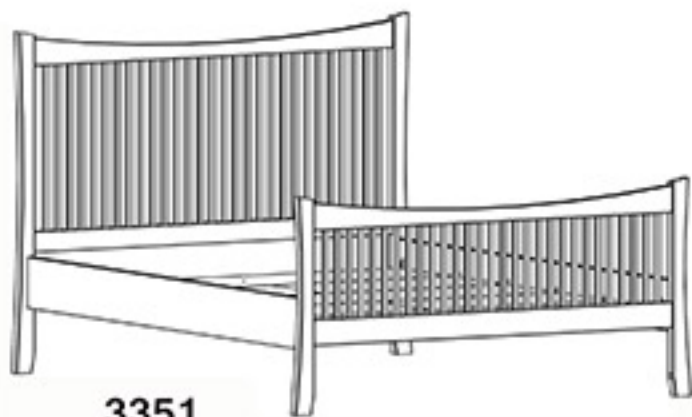

Highgate

- 3340 - LF / 3341 - HF - Full
61"W x 79.5"D x 50"H
- 3350 - LF / 3351 - HF - Queen
67"W x 83.5"D x 50"H
- 3360 - LF / 3361 - HF - King
82.5"W x 83.5"D x 50"H

Available Options:
CAL King
High or Low Footboard
Storage Drawers
 (LF only)

3350
 Spindle Bed
 with Low Footboard
 Footboard Height: 20"

3351
 Spindle Bed
 with High Footboard
 Footboard Height: 32"

3301
 One Drawer Nightstand
 24"W x 20.5"D x 27"H

3302
 Two Drawer Nightstand
 24"W x 20.5"D x 27"H

3303
 Three Drawer Nightstand
 24"W x 20.5"D x 27"H

3390
 Mirror
 45"W x 1"D x 29"H

3311
 Horizontal Wardrobe
 51"W x 20"D x 51"H

3326
 Six Drawer Dresser
 65"W x 20.5"D x 33.5"H

3328
 Eight Drawer Dresser
 65"W x 20.5"D x 40"H